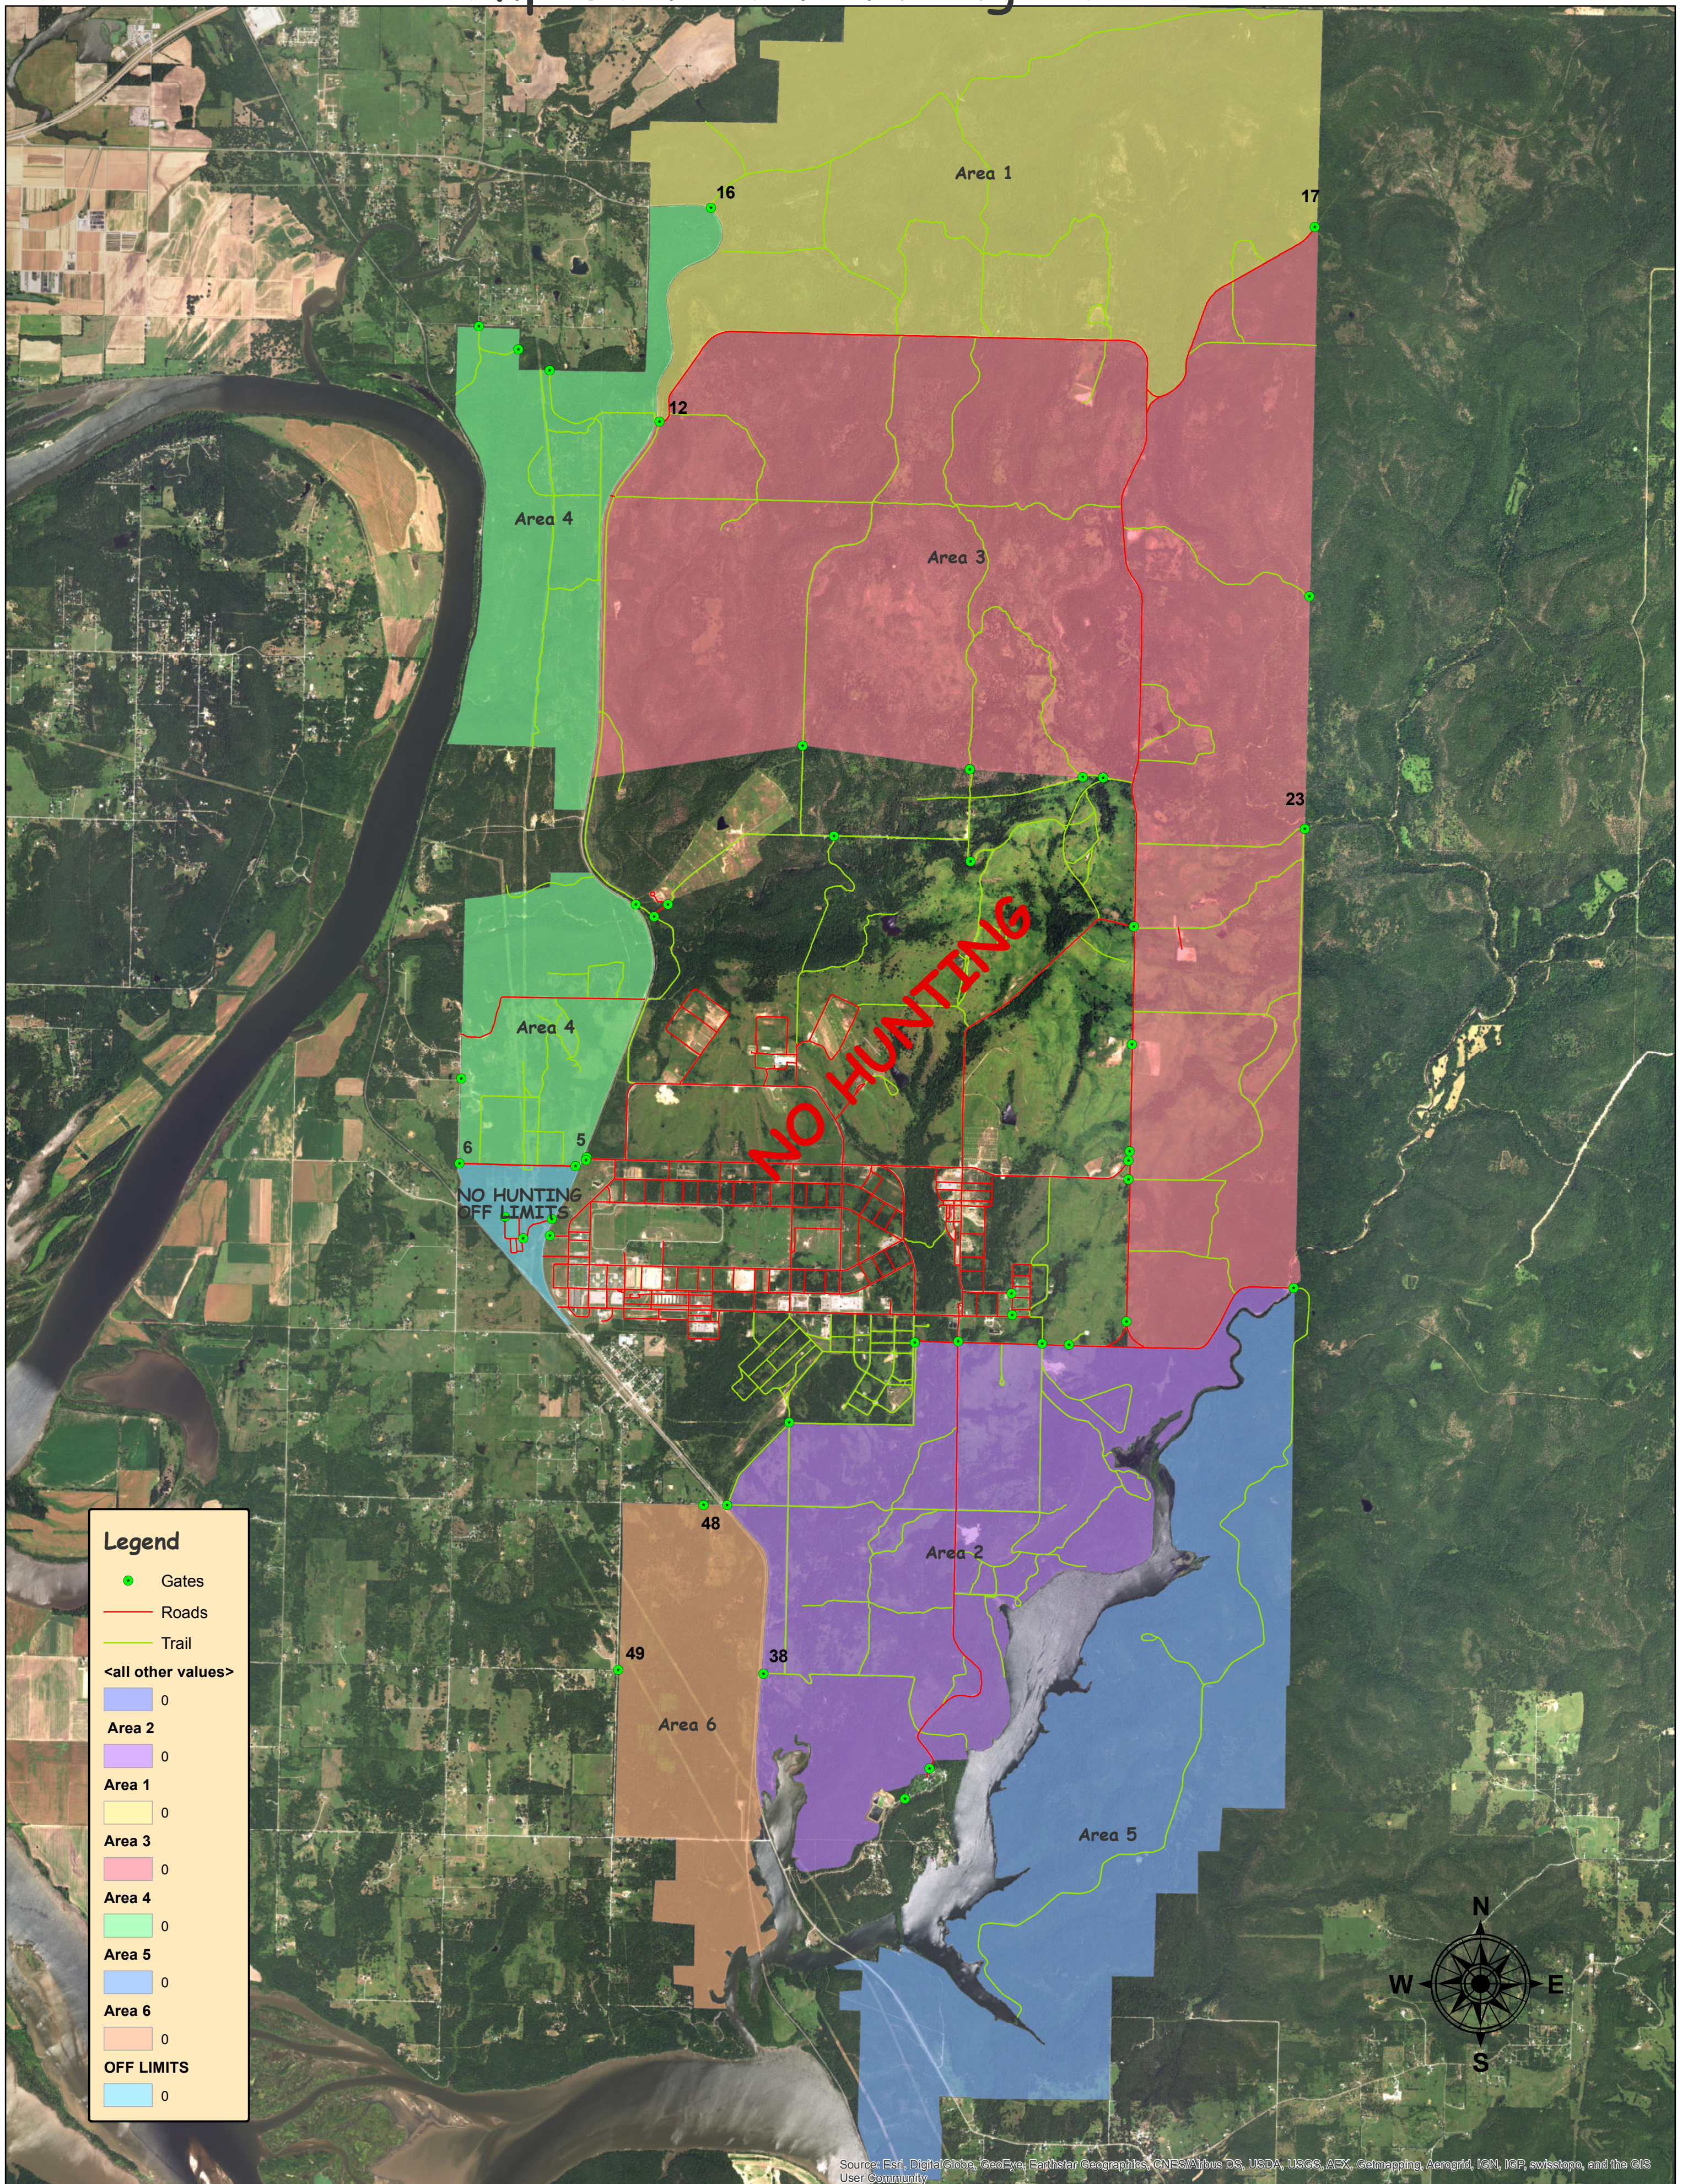

Camp Gruber Hunting Areas

Source: Esri, DigitalGlobe, GeoEye, Earthstar Geographics, CNES/Airbus DS, USDA, USGS, AEX, Getmapping, Aerogrid, IGN, IGP, swisstopo, and the GIS User Community